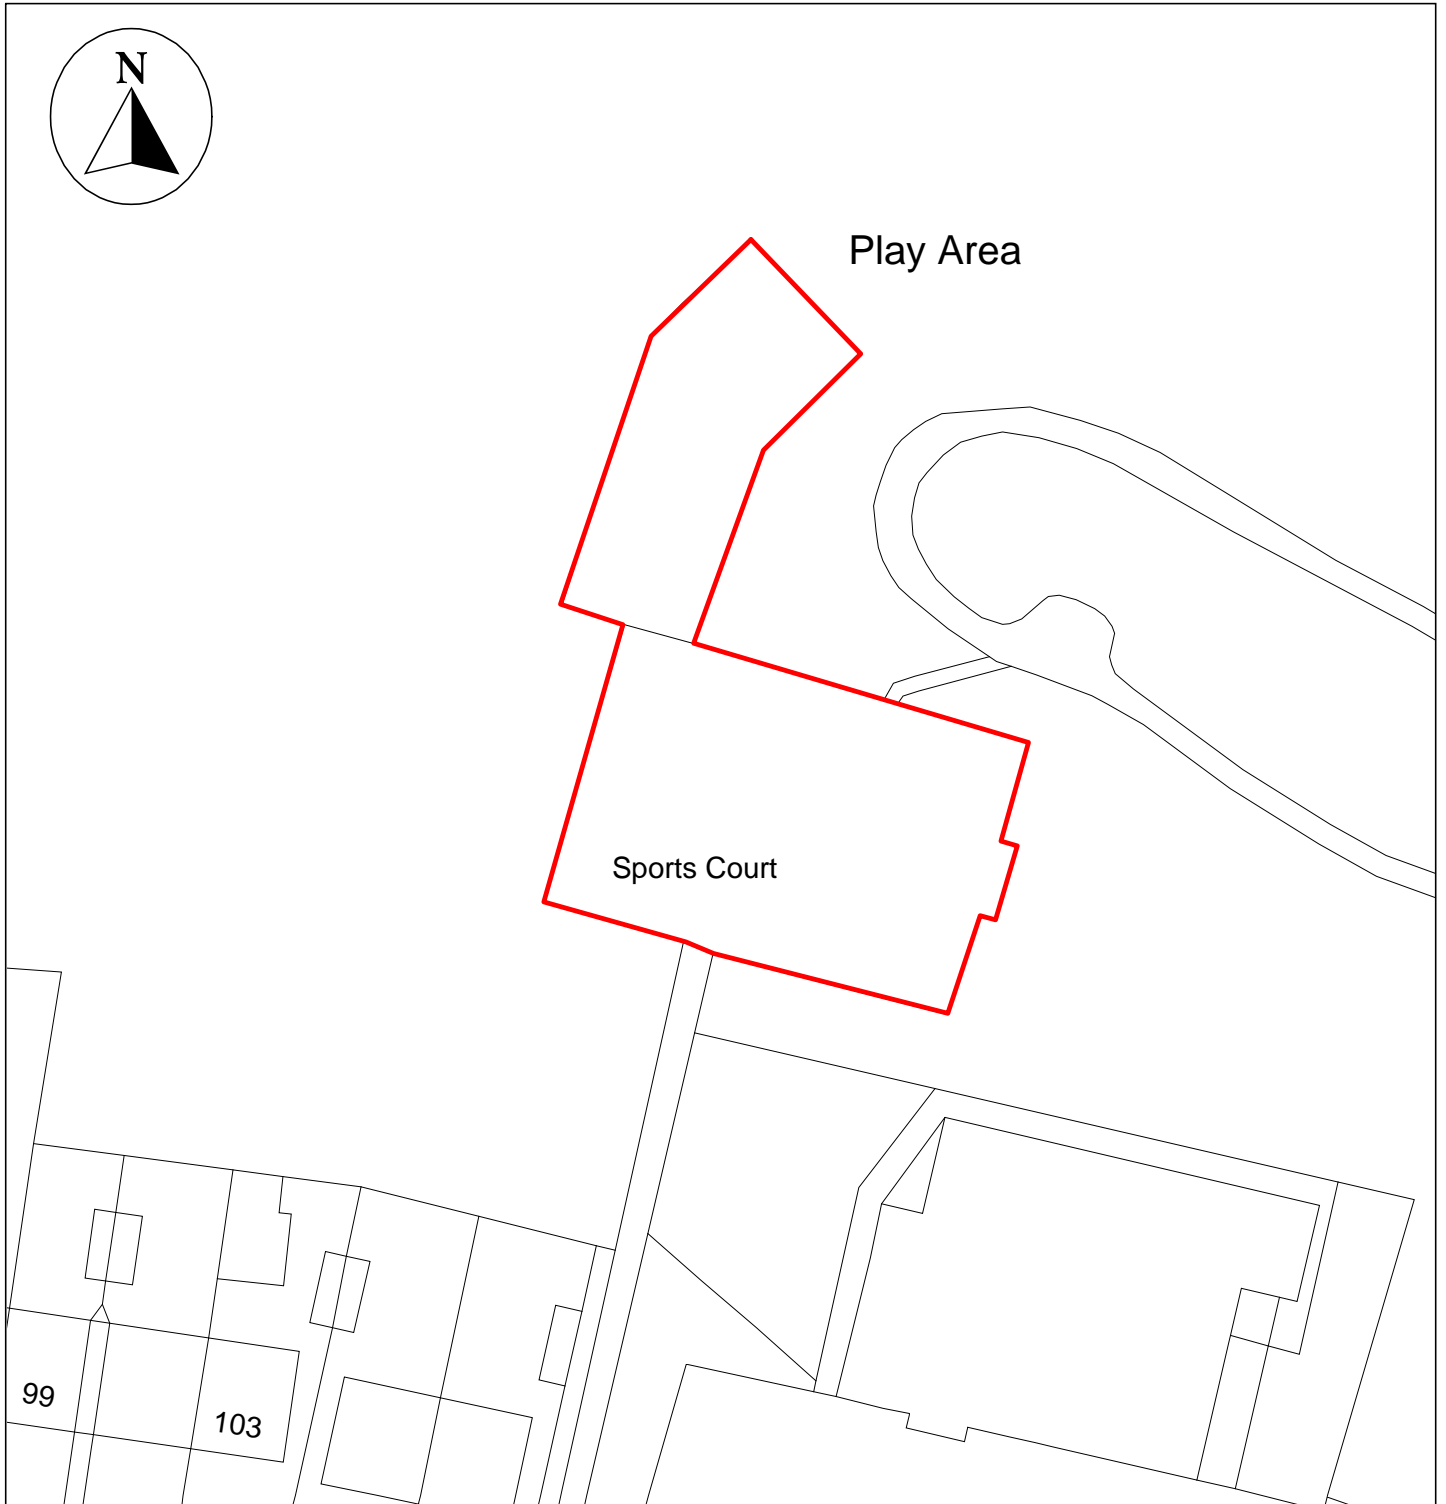

# Public Space Protection Order Cumberland Council 2024

ANTI-SOCIAL BEHAVIOUR CRIME AND  
POLICING ACT 2014

**Land at Briar Bank, Carlisle, CA3 9FR**

Neighbourhoods  
Education and Enforcement  
Allerdale House  
Workington  
CA14 3YJ

Scale: 1 : 500  
Date: February 2024

©crown copyright database rights 2024  
ordnance survey AC0000861732